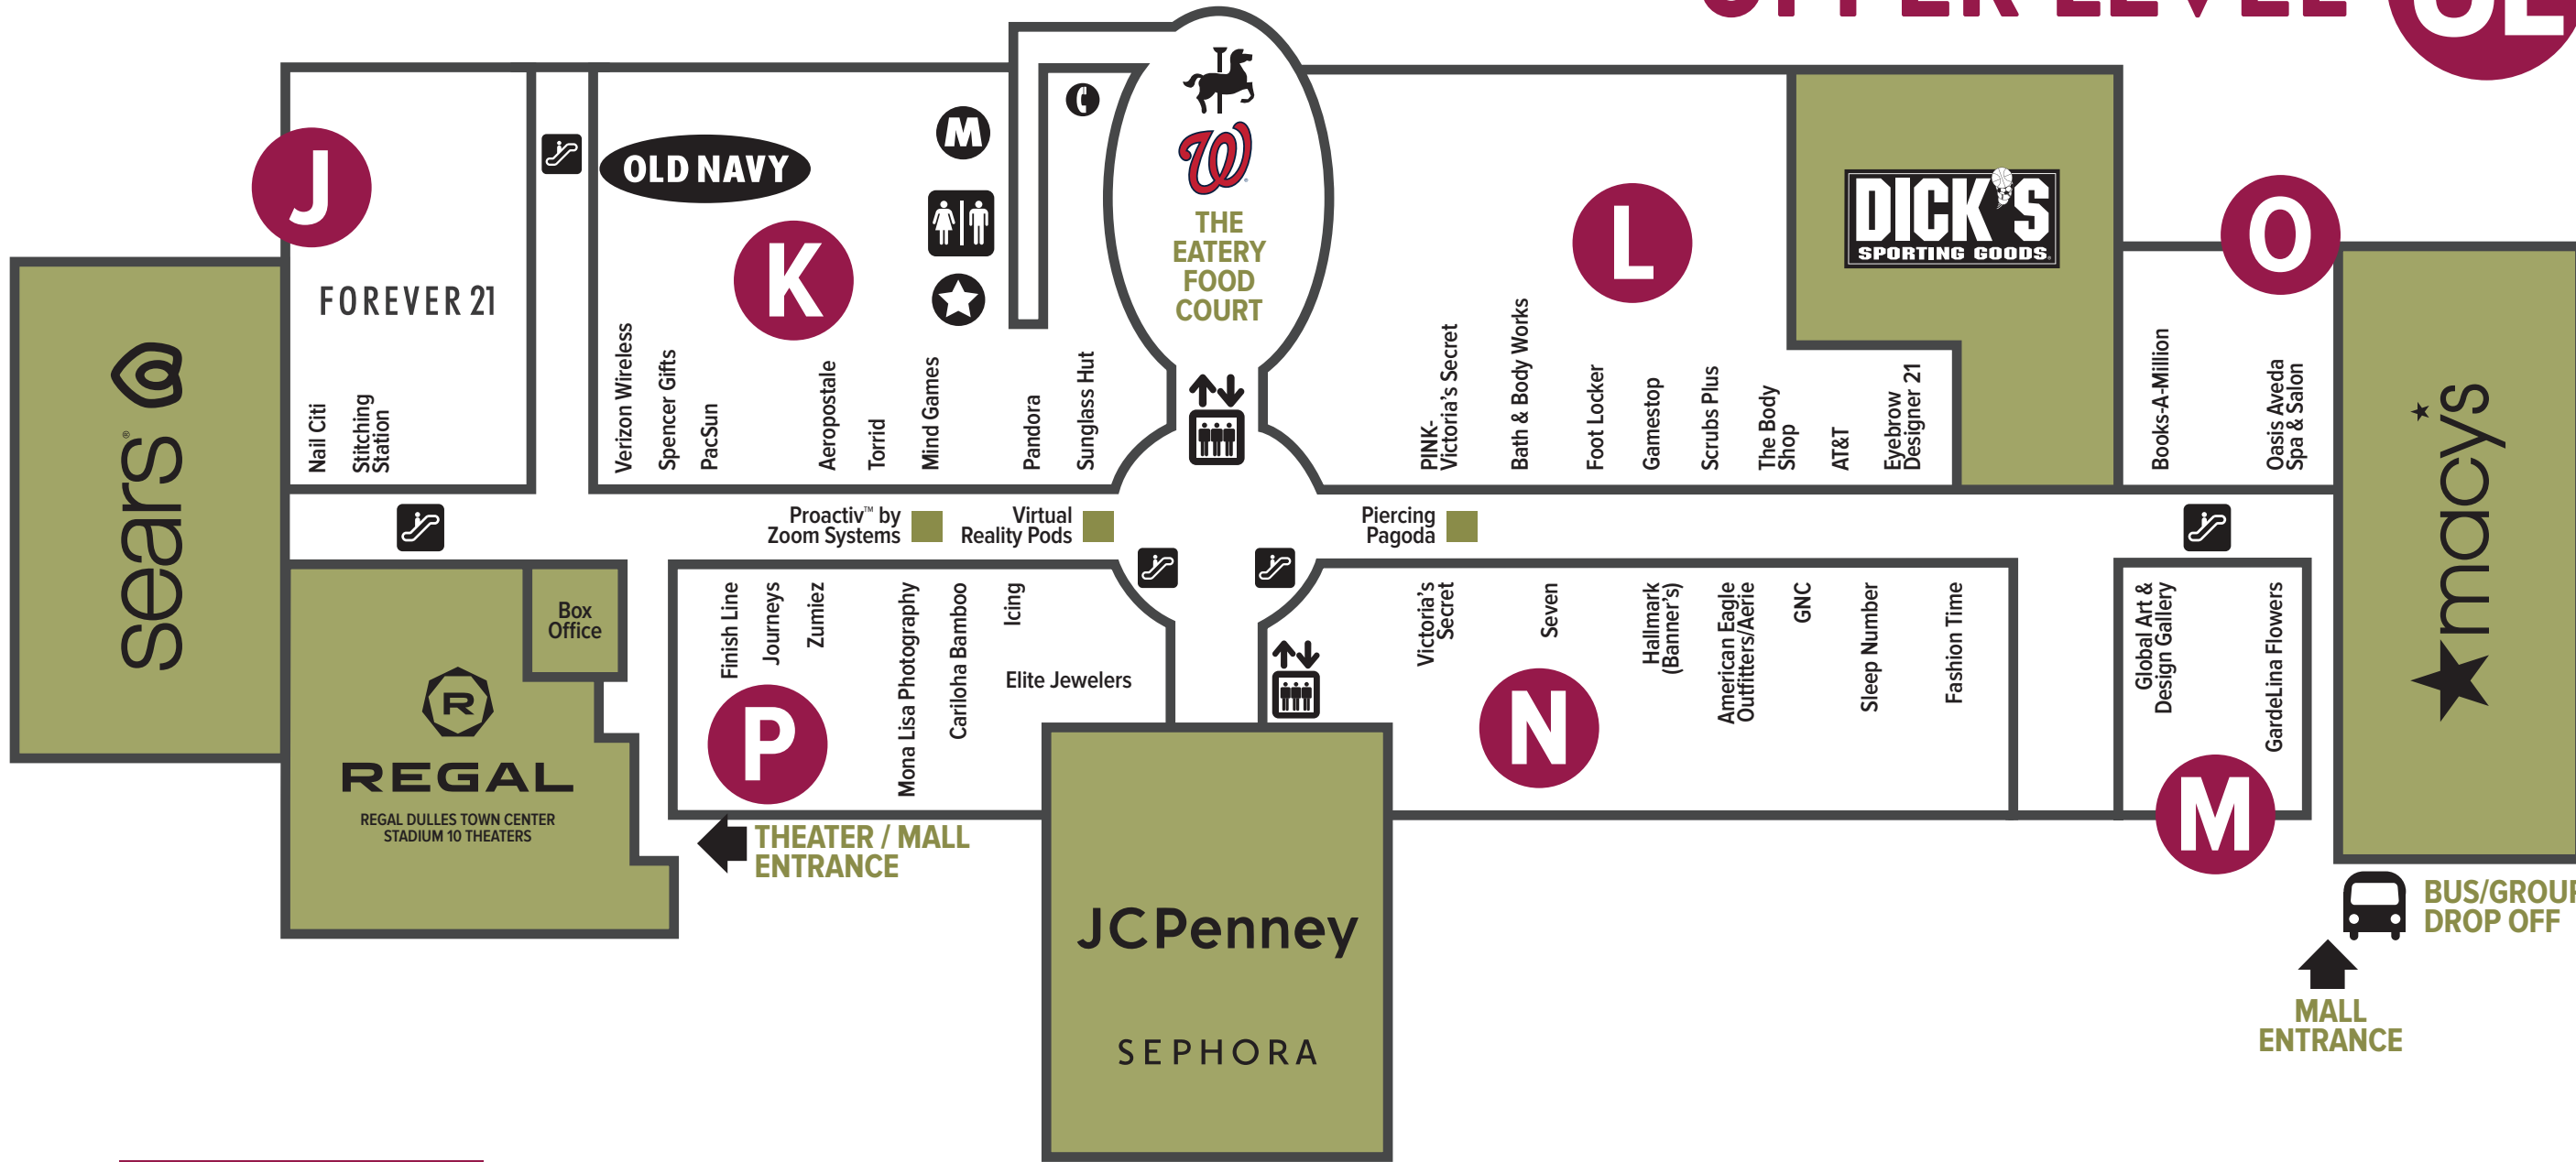

DIRECTORY

UPPER LEVEL UL

THE EATERY FOOD COURT

- Carousel
- Auntie Anne's Pretzels
- Ben & Jerry's Ice Cream
- Charley's Philly Steaks
- Chiang Mai Thai
- Chick-fil-A
- Chopathi India Kitchen
- Flamers
- Grill Kabob
- Latina Grill
- MasterWok
- Popeye's Chicken & Biscuits
- Sarku Japan
- Sbarro
- Street Corner News
- Taco Bell
- Village Cupcake Co.
- Washington Nationals Toddler Play Park

FREE WIFI Available Throughout The Center
Access: Dulles_Town_Center

MORE DINING

- The Cheesecake Factory
- Los Toltecos
- Cinnabon / Kung Fu Tea
- Panda Tea House
- Smoothie King

LOWER LEVEL LL

EXTERIOR DINING, SHOPS & SERVICES

- | RESTAURANTS | ENTERTAINMENT | HOTEL |
|------------------------------|------------------|---------------------------|
| 1. Benihana | 9. Regal Cinemas | 17. Courtyard by Marriott |
| 2. The Cheesecake Factory | | |
| 3. Chuck E. Cheese's | | |
| 4. LongHorn Steak House | | |
| 5. Los Toltecos | | |
| 6. Mimi's Cafe | | |
| 7. Red Lobster | | |
| 8. Red Robin Gourmet Burgers | | |
-
- | SHOPS, SERVICES & EVENTS |
|-------------------------------------|
| 10. Electric Car Charging Station |
| 11. Hadley's Park |
| 12. Haverty's Furniture |
| 13. Jared - The Galleria of Jewelry |
| 14. M&T Bank |
| 15. PNC Bank |
| 16. Sears Auto Center |