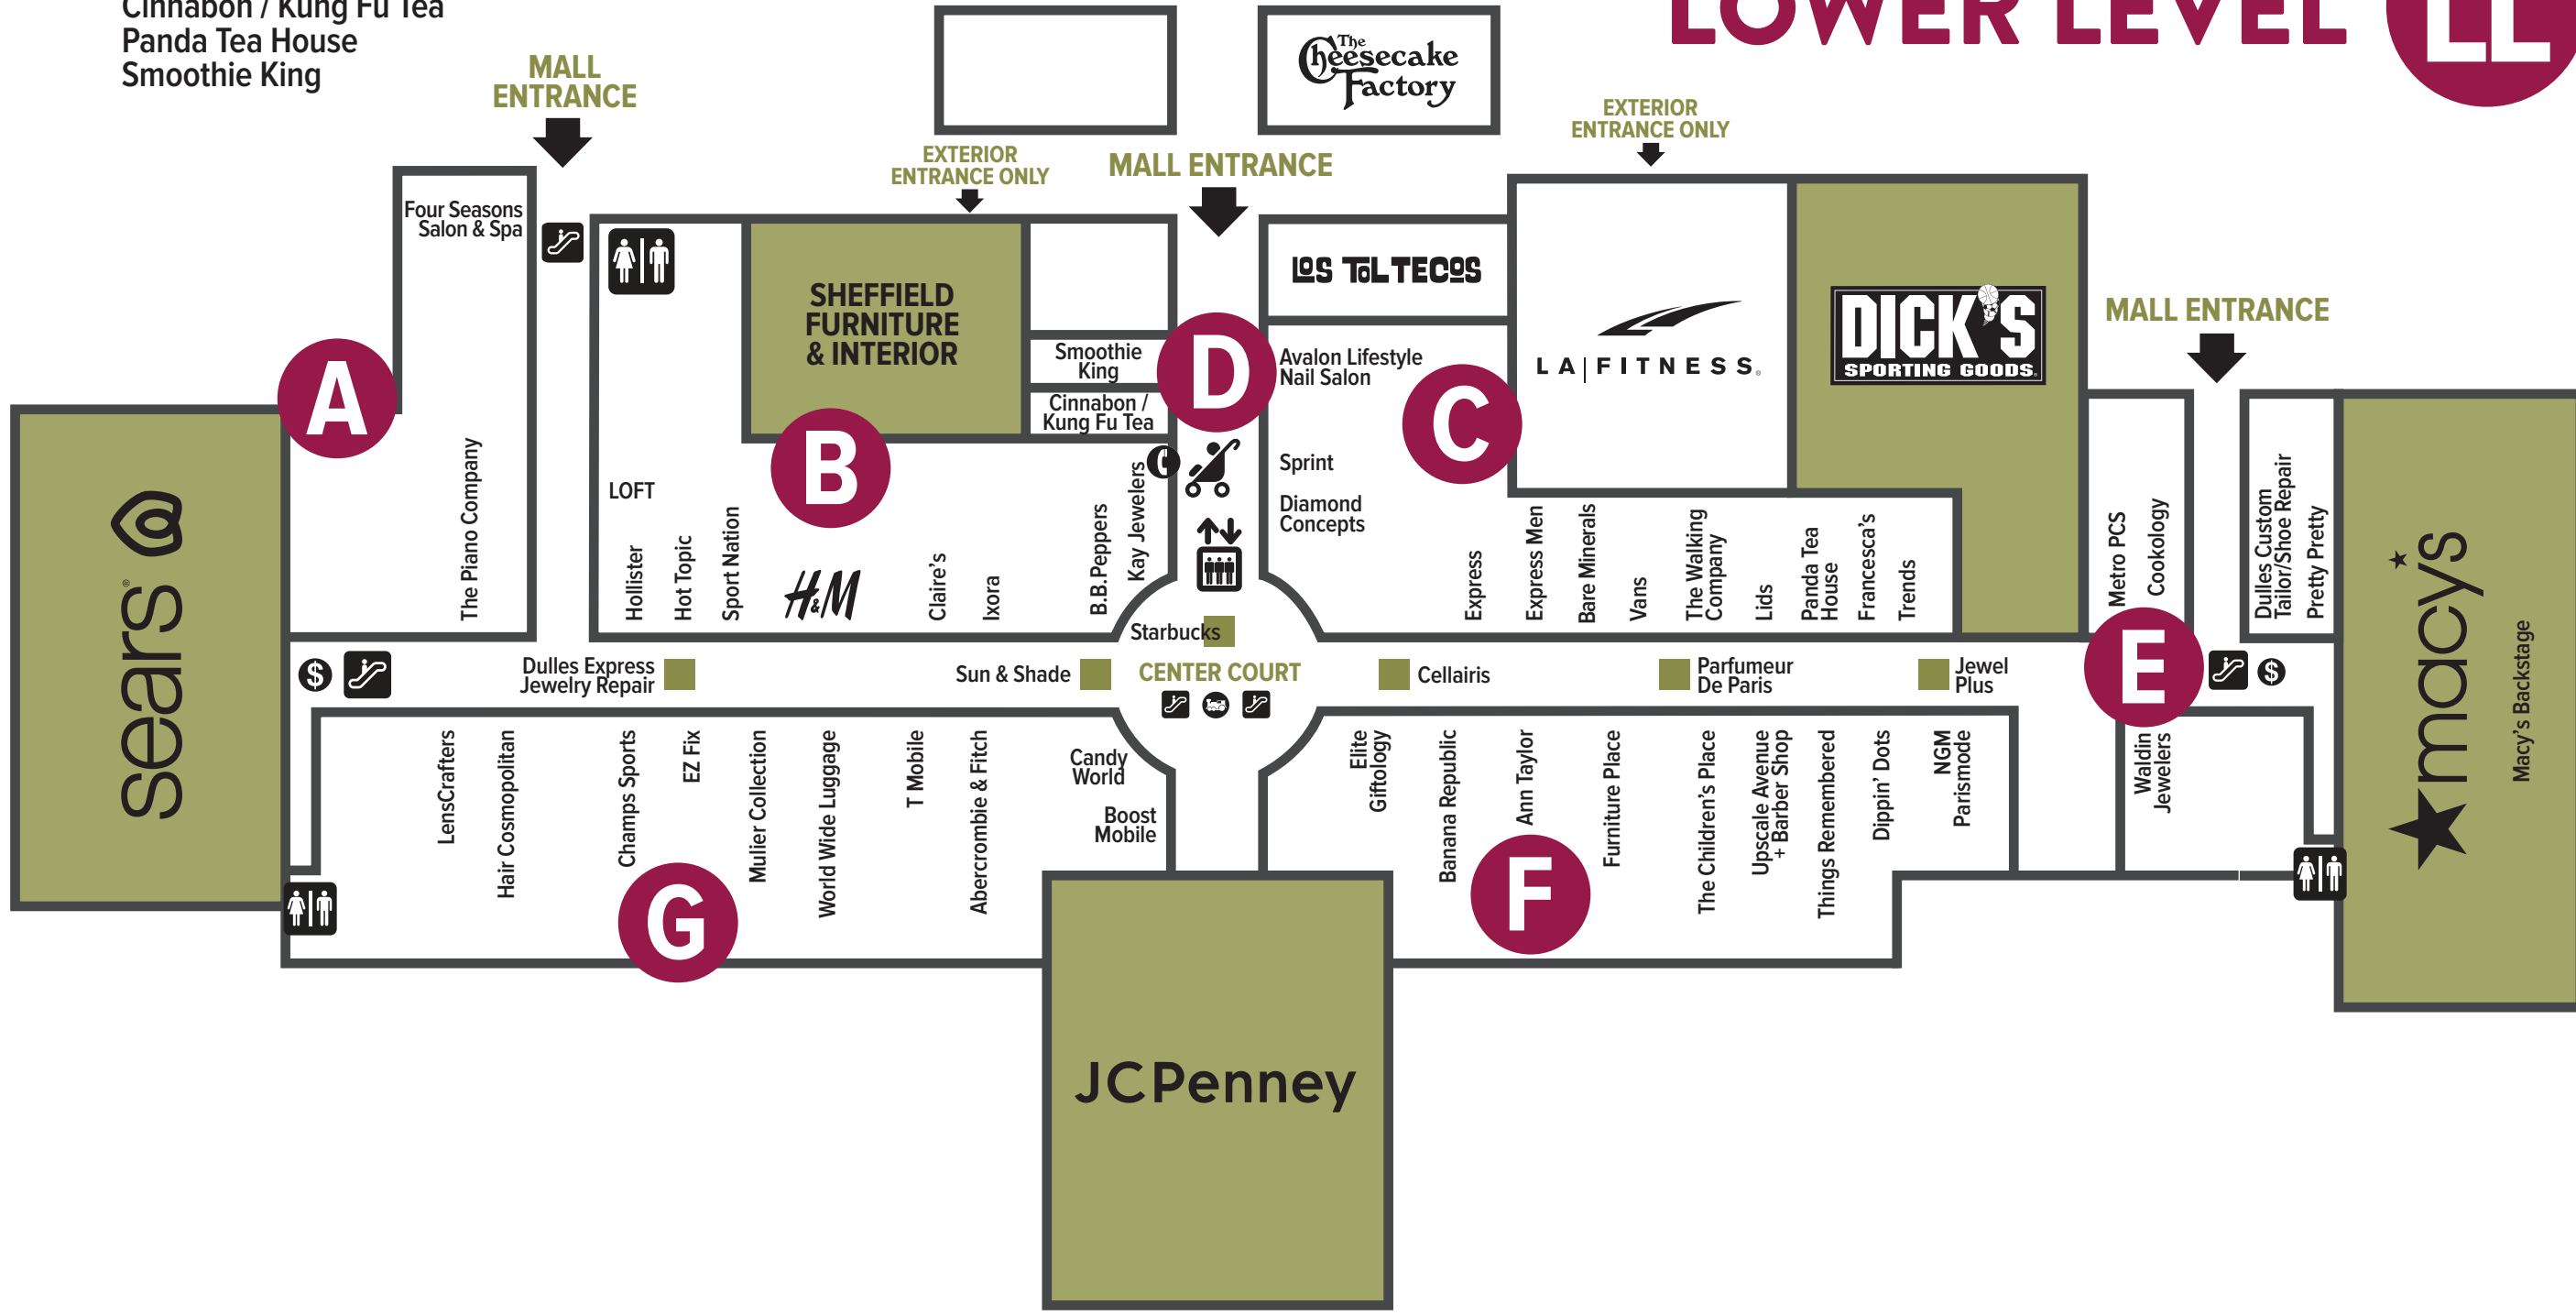

DIRECTORY

UPPER LEVEL UL

THE EATERY FOOD COURT

- Carousel
- Auntie Anne's Pretzels
- Ben & Jerry's Ice Cream
- Charley's Philly Steaks
- Chiang Mai Thai
- Chick-fil-A
- Chopathi India Kitchen
- Flamers
- Grill Kabob
- Latina Grill
- MasterWok
- Popeye's Chicken & Biscuits
- Sarku Japan
- Sbarro
- Street Corner News
- Taco Bell
- Village Cupcake Co.
- Washington Nationals Toddler Play Park

FREE WIFI Available Throughout The Center
Access: Dulles_Town_Center

MORE DINING

- The Cheesecake Factory
- Los Toltecos
- Cinnabon / Kung Fu Tea
- Panda Tea House
- Smoothie King

LOWER LEVEL LL

EXTERIOR DINING, SHOPS & SERVICES

- | RESTAURANTS | ENTERTAINMENT | HOTEL |
|------------------------------|------------------|---------------------------|
| 1. Benihana | 9. Regal Cinemas | 17. Courtyard by Marriott |
| 2. The Cheesecake Factory | | |
| 3. Chuck E. Cheese's | | |
| 4. LongHorn Steak House | | |
| 5. Los Toltecos | | |
| 6. Mimi's Cafe | | |
| 7. Red Lobster | | |
| 8. Red Robin Gourmet Burgers | | |
-
- | SHOPS, SERVICES & EVENTS |
|-------------------------------------|
| 10. Electric Car Charging Station |
| 11. Hadley's Park |
| 12. Haverty's Furniture |
| 13. Jared - The Galleria of Jewelry |
| 14. M&T Bank |
| 15. PNC Bank |
| 16. Sears Auto Center |