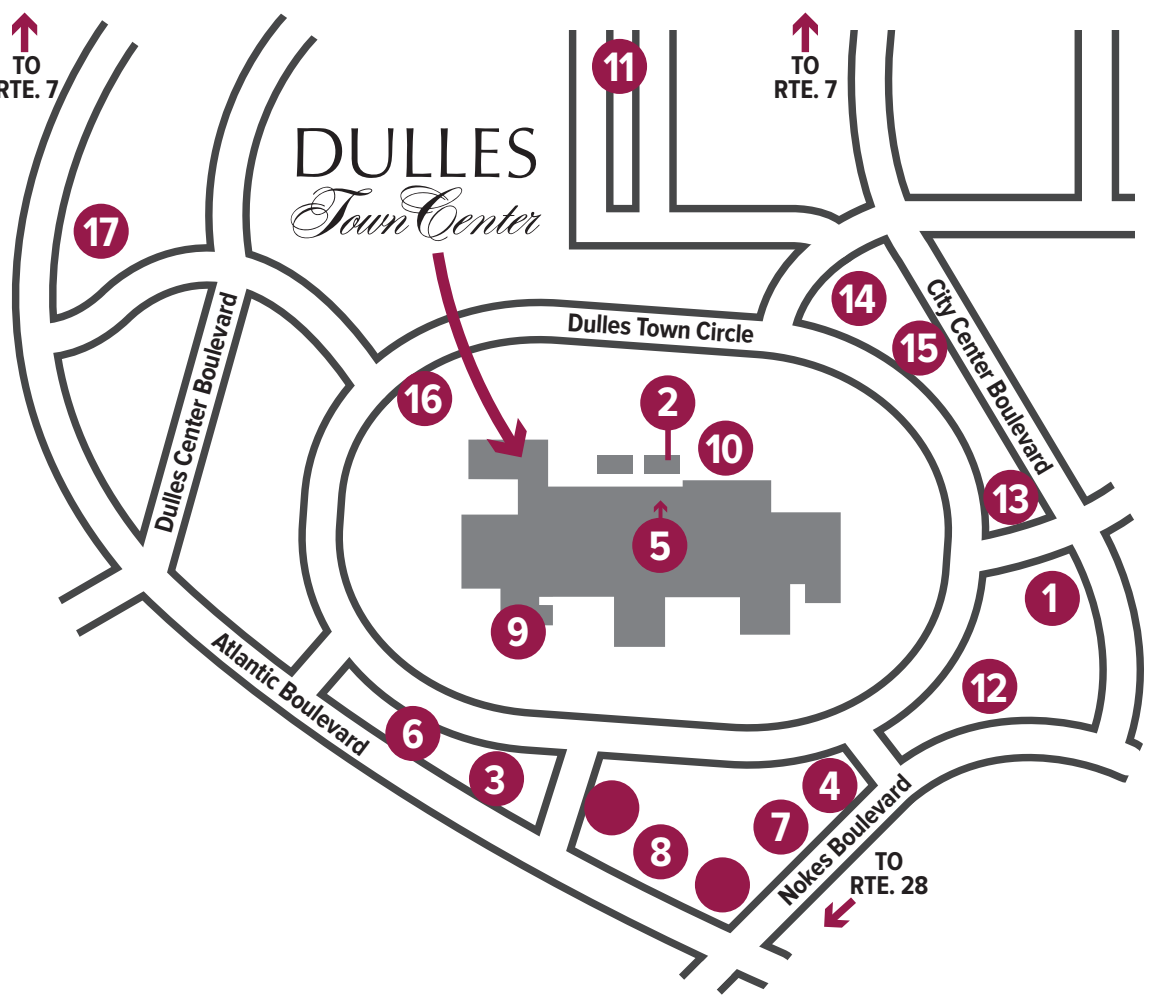

DIRECTORY

UPPER LEVEL UL

THE EATERY FOOD COURT

- Carousel
- Auntie Anne's Pretzels
- Ben & Jerry's Ice Cream
- Charley's Philly Steaks
- Chiang Mai Thai
- Chick-fil-A
- Chopathi India Kitchen
- Flamers
- Grill Kabob
- Latina Grill
- MasterWok
- Popeye's Chicken & Biscuits
- Sarku Japan
- Sbarro
- Street Corner News
- Taco Bell
- Village Cupcake Co.
- Washington Nationals Toddler Play Park

FREE WIFI Available Throughout The Center
Access: Dulles_Town_Center

MORE DINING

- The Cheesecake Factory
- Los Toltecos
- Cinnabon / Kung Fu Tea
- Panda Tea House
- Smoothie King

LOWER LEVEL LL

EXTERIOR DINING, SHOPS & SERVICES

- | RESTAURANTS | ENTERTAINMENT | HOTEL |
|------------------------------|------------------|---------------------------|
| 1. Benihana | 9. Regal Cinemas | 17. Courtyard by Marriott |
| 2. The Cheesecake Factory | | |
| 3. Chuck E. Cheese's | | |
| 4. LongHorn Steak House | | |
| 5. Los Toltecos | | |
| 6. Mimi's Cafe | | |
| 7. Red Lobster | | |
| 8. Red Robin Gourmet Burgers | | |
-
- | SHOPS, SERVICES & EVENTS |
|-------------------------------------|
| 10. Electric Car Charging Station |
| 11. Hadley's Park |
| 12. Haverty's Furniture |
| 13. Jared - The Galleria of Jewelry |
| 14. M&T Bank |
| 15. PNC Bank |
| 16. Sears Auto Center |